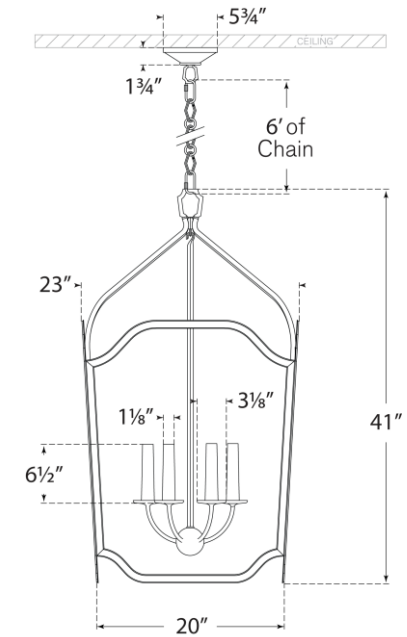

TEAR SHEET

Ancaster Large Blacksmith Lantern

Item # RL 5782AI

Designer: Ralph Lauren

Height: 41"

Width: 23"

Canopy: 5.75" Round

Finishes: AI

Socket: 6 - E12 Candelabra

Wattage: 6 - 60 C11

Weight: 30 Pounds

Front View