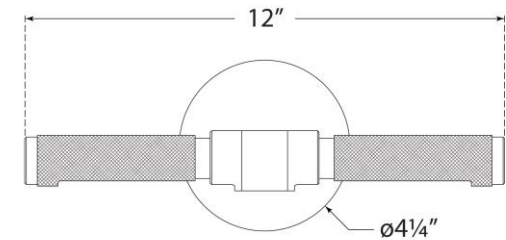

TEAR SHEET

Barrett 12" Picture Light

Item # RL 2722NB

Designer: Ralph Lauren

Height: 4.25"

Width: 12"

Extension: 8.5"

Backplate: 4.25" round

Finishes: NB, PN

Lightsource: Dedicated LED

Wattage: 12w (1000lm)

Weight: 4 Pounds

Note: Requires Smaller Outlet Box

Front View

Side View