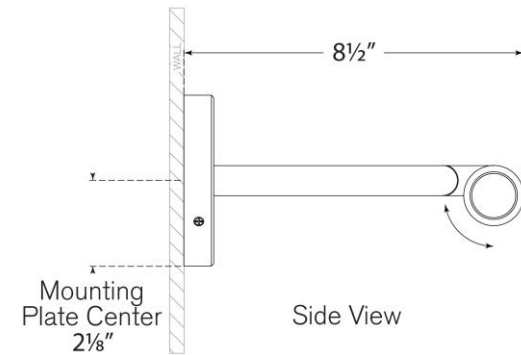

TEAR SHEET

Barrett 12" Picture Light

Item # RL 2722NB

Designer: Ralph Lauren

Height: 4.25"

Width: 12"

Extension: 8.5"

Backplate: 4.25" round

Finishes: NB, PN

Lightsource: Dedicated LED

Wattage: 12w (1000lm)

Weight: 4 Pounds

Note: Requires Smaller Outlet Box

Front View

Side View