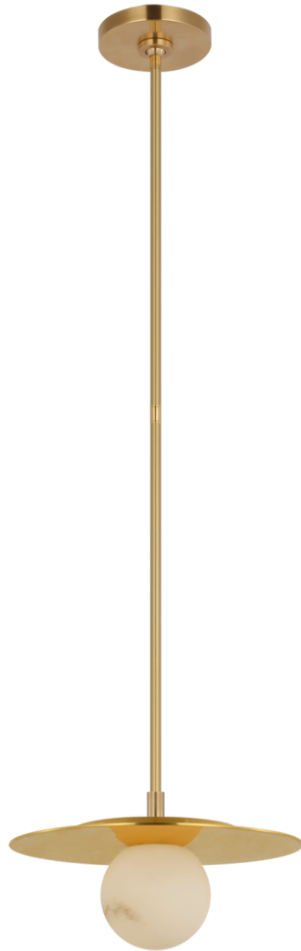

# TEAR SHEET

## Pertica 12" Disc Pendant

Item # KW 5525MAB-ALB

Designer: Kelly Wearstler

O/A Height: 49.25"

Fixture Height: 6.5"

Min. Custom Height: 12.75"

Width: 12"

Canopy: 5" Round

Finishes: MAB, MBZ, PN

Shade Treatments: ALB

Lightsource: Dedicated LED

Wattage: 6w (700lm)

Weight: 11 Pounds

Note: Custom Height Available | Alabaster is a Natural Stone | Variations in Color and Texture are Expected