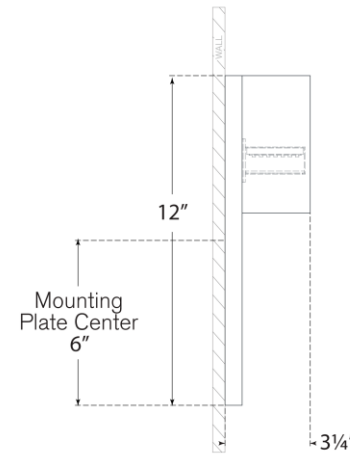

## Rega 12" Wide Sconce

Item # KW 2781PN

Designer: Kelly Wearstler

Height: 12"

Width: 7"

Extension: 3.25"

Backplate: 6.25" x 12" Rectangle

Finishes: AB, BZ, PN

Lightsource: Dedicated LED

Wattage: 12w (1000lm)

Weight: 4 Pounds

Note: Polished Nickel is not Intended for use Outdoors

Top View

Side View

Front View