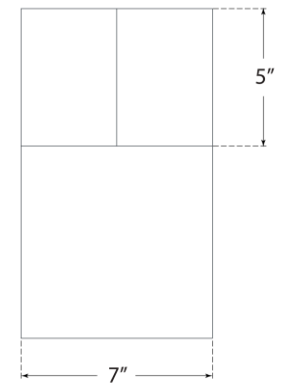

## Rega 12" Wide Sconce

Item # KW 2781PN

Designer: Kelly Wearstler

Height: 12"

Width: 7"

Extension: 3.25"

Backplate: 6.25" x 12" Rectangle

Finishes: AB, BZ, PN

Lightsource: Dedicated LED

Wattage: 12w (1000lm)

Weight: 4 Pounds

Note: Polished Nickel is not Intended for use Outdoors

Top View

Side View

Front View