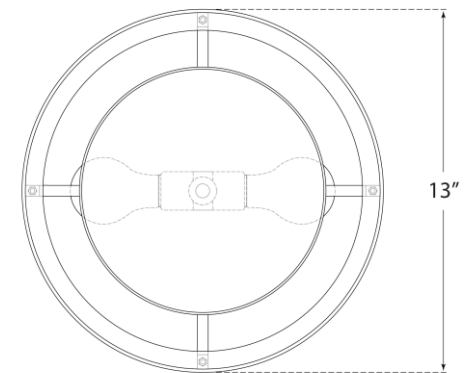

TEAR SHEET

Walker Small Flush Mount

Item # KS 4070G-L/BL

Designer: kate spade new york

Height: 7.5"

Width: 13"

Canopy: 8.75" Round

Finishes: BSL, G, LC

Shade Treatments: L, L/BL, NL

Socket: 2 - E26 Keyless

Wattage: 2 - 60 A19

Weight: 4 Pounds

Bottom View