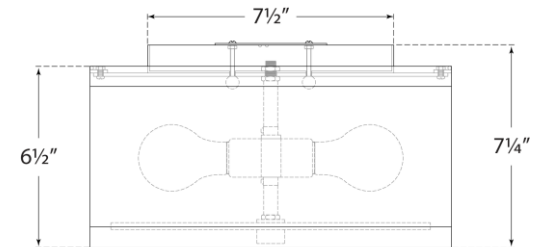

TEAR SHEET

Walker Small Flush Mount

Item # KS 4070G-L/BL

Designer: kate spade new york

Height: 7.5"

Width: 13"

Canopy: 8.75" Round

Finishes: BSL, G, LC

Shade Treatments: L, L/BL, NL

Socket: 2 - E26 Keyless

Wattage: 2 - 60 A19

Weight: 4 Pounds

Bottom View