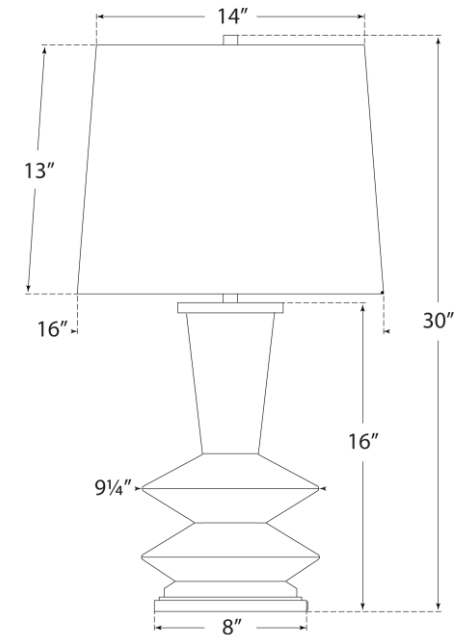

TEAR SHEET

Whittaker Medium Table Lamp

Item # CS 3646LLC-L

Designer: Christopher Spitzmiller

Height: 30"

Width: 16"

Base: 8" Round

Finishes: BKP, IVO, LLC, MBB

Shade Treatments: L

Shade Details: 14" x 16" x 13"

Socket: E26 Dimmer

Wattage: 100 A19

Weight: 15 Pounds

Note: Reactive Ceramic Glazes Will Vary in Color and Texture

Front View