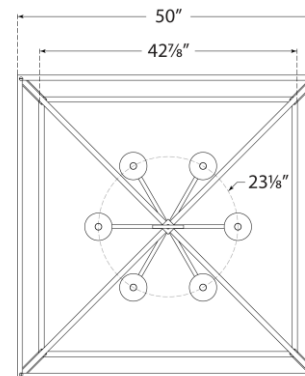

TEAR SHEET

Darlana XXL Wide Lantern

Item # CHC 2191PN

Designer: Chapman & Myers

Height: 42.5"

Width: 50"

Canopy: 6" Round

Finishes: AI, PN

Socket: 6 - E12 Candelabra

Wattage: 6 - 60 C11

Weight: 38 Pounds

Note: Special Installation Required

Top View

Side View