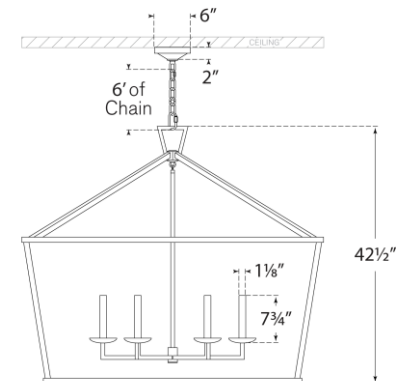

TEAR SHEET

Darlana XXL Wide Lantern

Item # CHC 2191PN

Designer: Chapman & Myers

Height: 42.5"

Width: 50"

Canopy: 6" Round

Finishes: AI, PN

Socket: 6 - E12 Candelabra

Wattage: 6 - 60 C11

Weight: 38 Pounds

Note: Special Installation Required

Top View

Side View