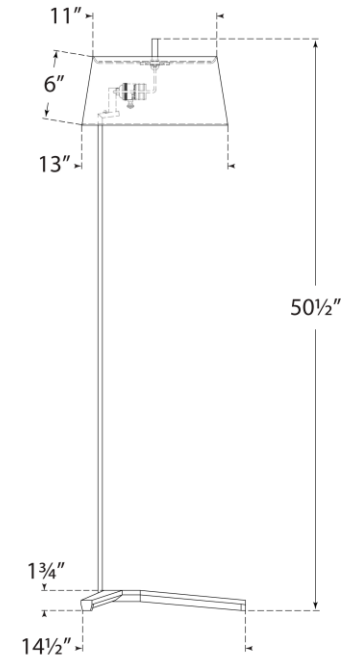

TEAR SHEET

Francesco Floor Lamp

Item # TOB 1770AI-L

Designer: Thomas O'Brien

Height: 50.5"

Width: 15"

Extension: 14.5"

Base: 14.5" x 15" Tri-Leg

Finishes: AI

Shade Treatments: L

Shade Details: 11" x 13" x 6" Oval

Socket: E26 Dimmer

Wattage: 15 LED A19

Weight: 18 Pounds

Front View

Side View