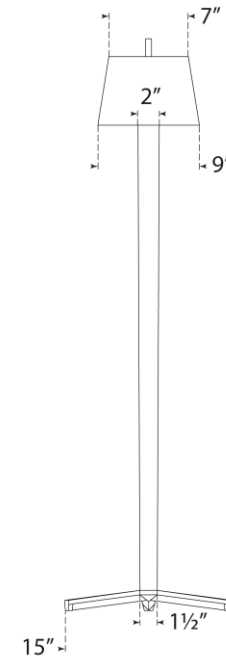

TEAR SHEET

Francesco Floor Lamp

Item # TOB 1770AI-L

Designer: Thomas O'Brien

Height: 50.5"

Width: 15"

Extension: 14.5"

Base: 14.5" x 15" Tri-Leg

Finishes: AI

Shade Treatments: L

Shade Details: 11" x 13" x 6" Oval

Socket: E26 Dimmer

Wattage: 15 LED A19

Weight: 18 Pounds

Front View

Side View