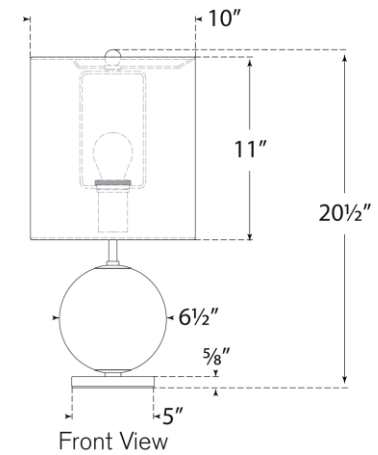

TEAR SHEET

Elsie Small Table Lamp

Item # KS 3013BLU-L

Designer: kate spade new york

Height: 20.5"

Width: 10"

Base: 5" Square

Finishes: BLK, BLS, BLU, CG, CRE, GRN, LLC

Shade Treatments: L

Shade Details: 10" x 10" x 11"

Socket: E26 Keyless w/ Line Switch

Wattage: 15 LED A19

Weight: 7 Pounds

Top View