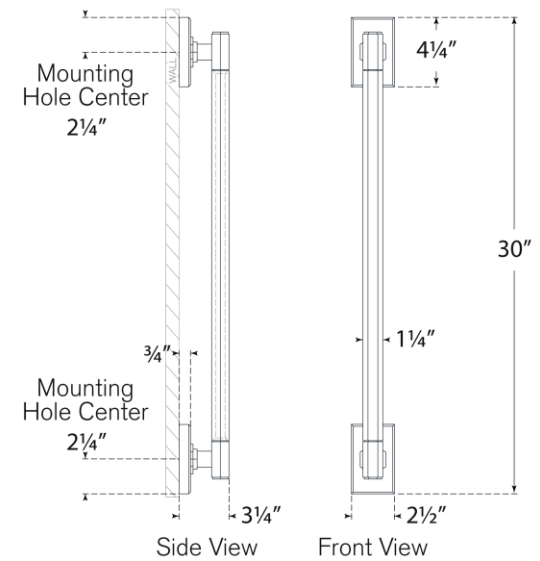

TEAR SHEET

Hawthorne 30" Linear Bath Light

Item # CHD 2042AB-WG

Designer: Chapman & Myers

Height: 30"

Width: 2.5"

Extension: 3.25"

Backplate: 2.5" x 4.25" Rectangle

Finishes: AB, BZ, PN

Glass Options: WG

Lightsource: Dedicated LED

Wattage: 12w (1400lm)

Weight: 3 Pounds

Note: UL Only | Requires Smaller Outlet Box

Top View

Side View