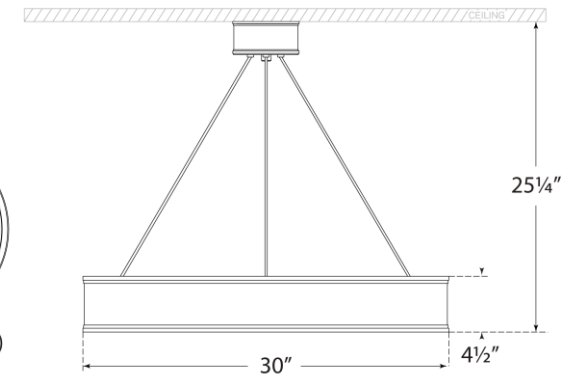

TEAR SHEET

Connery 30" Ring Chandelier

Item # CHC 1615WHT/AB

Designer: Chapman & Myers

O/A Height: 20" - 123"

Fixture Height: 4.5"

Width: 30"

Canopy: 5.5" Round

Finishes: AB, BZ, PN, WHT/AB

Lightsource: Dedicated LED

Wattage: 65w (5200lm)

Weight: 24 Pounds

Note: Height Not Adjustable After Installation

Bottom View(1:2)

Side View