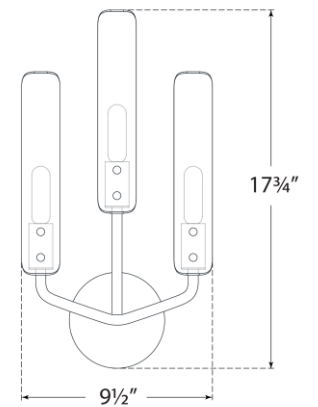

## Casoria 17" Triple Sconce

Item # ARN 2483BZ-CG

Designer: AERIN

Height: 17.75"

Width: 9.5"

Extension: 6"

Backplate: 4.25" Round

Finishes: BZ

Glass Options: CG

Socket: 3 - E12 Candelabra

Wattage: 3 - 6.5 LED B11

Weight: 7 Pounds

Top View

Side View

Front View