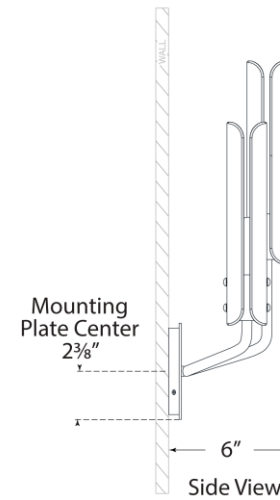

## Casoria 17" Triple Sconce

Item # ARN 2483BZ-CG

Designer: AERIN

Height: 17.75"

Width: 9.5"

Extension: 6"

Backplate: 4.25" Round

Finishes: BZ

Glass Options: CG

Socket: 3 - E12 Candelabra

Wattage: 3 - 6.5 LED B11

Weight: 7 Pounds

Top View

Side View

Front View