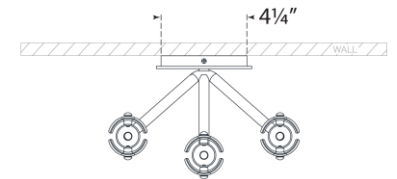

## Casoria 17" Triple Sconce

Item # ARN 2483BZ-CG

Designer: AERIN

Height: 17.75"

Width: 9.5"

Extension: 6"

Backplate: 4.25" Round

Finishes: BZ

Glass Options: CG

Socket: 3 - E12 Candelabra

Wattage: 3 - 6.5 LED B11

Weight: 7 Pounds

Top View

Side View

Front View