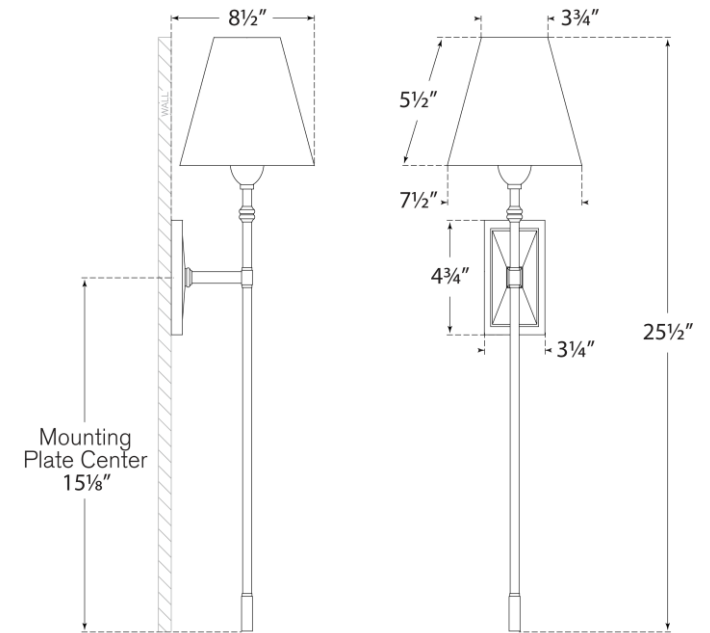

TEAR SHEET

Jane Large Single Tail Sconce

Item # AH 2315AN-L

Designer: Alexa Hampton

Height: 25.5"

Width: 7.75"

Extension: 8.5"

Backplate: 3.25" x 4.75" Rectangle

Finishes: AN, GM, HAB, PN

Shade Treatments: L

Shade Details: 3.75" x 7.5" x 5.5"

Socket: E26 Keyless

Wattage: 40 A19

Weight: 4 Pounds

Side View

Front View