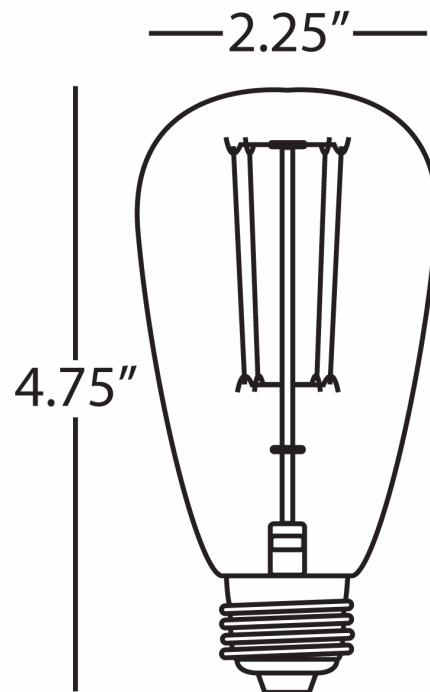

HISTORICAL BULBS

BUL 18

18 - 40W

1910 Squirrel Cage Filament Lamp

**** Available for Quick SHIP ****