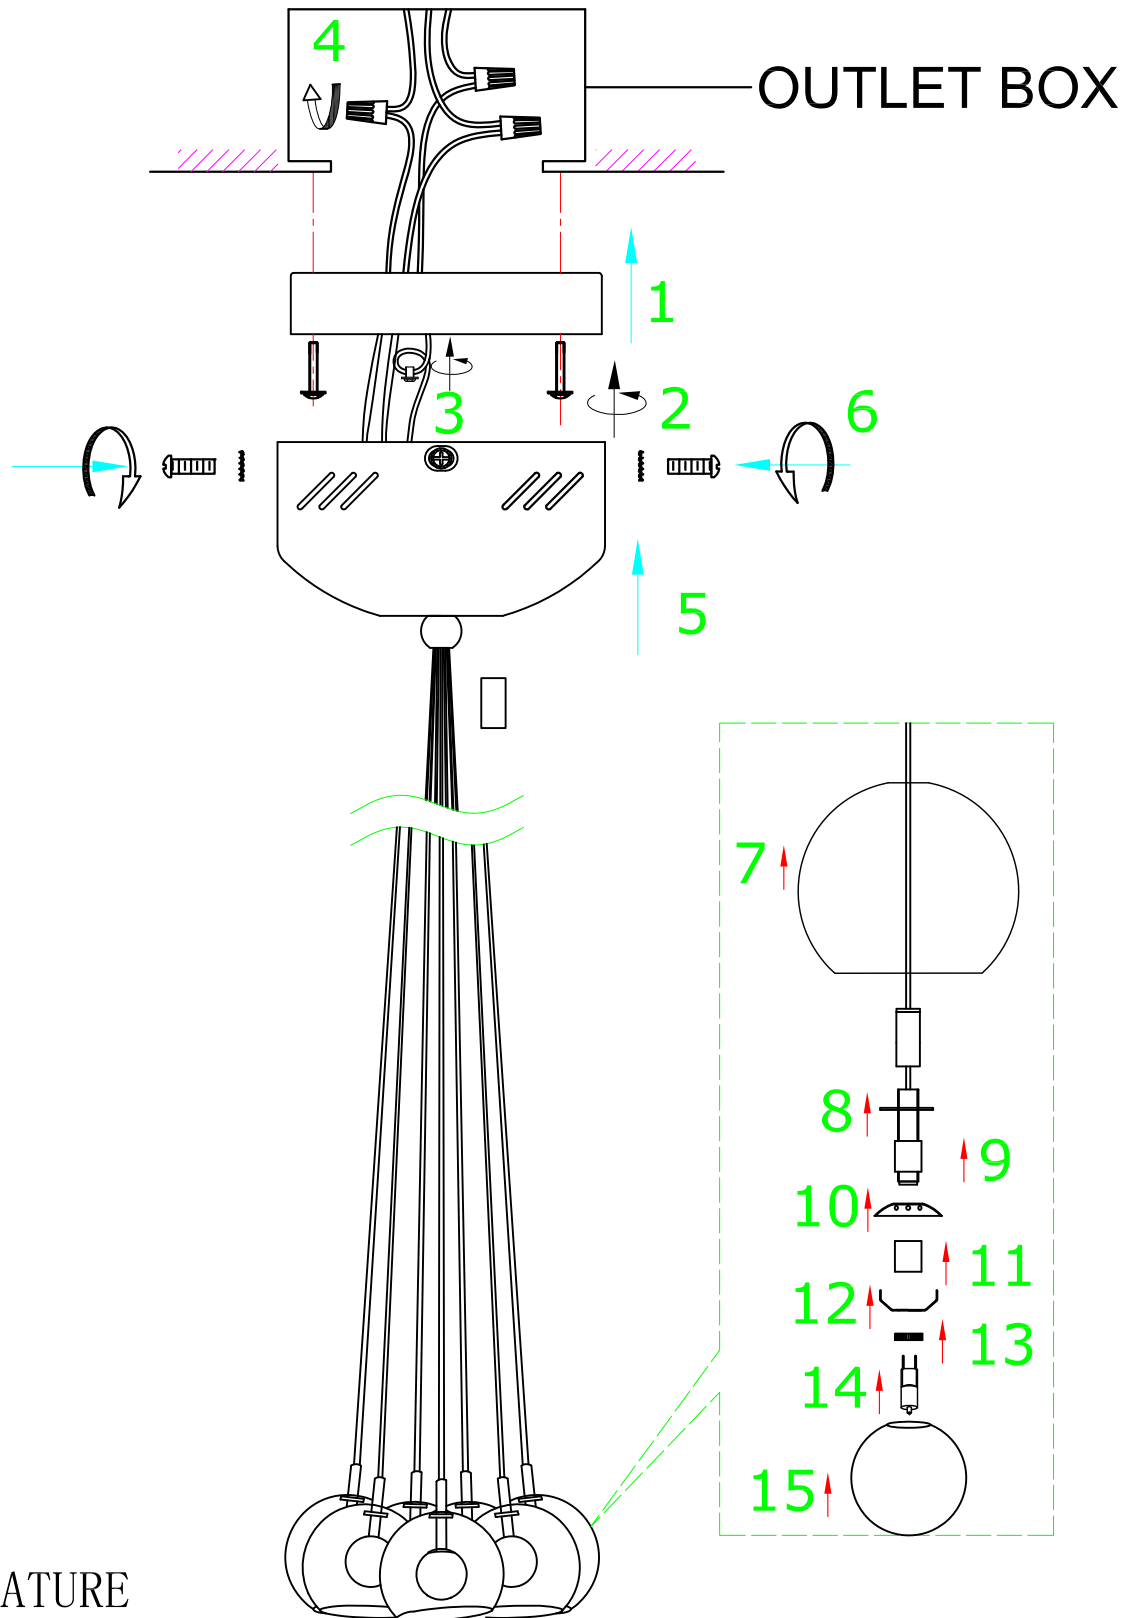

INSTALLATION INSTRUCTION

Item No.:86614SN

FEATURE

- 120V~ 60HZ
 - Lamp Type: G4 7×MAX 20W 12V~
- The lamp is for indoor use only

警告：未经允许擅自影印或窃取行为都将追究法律责任。